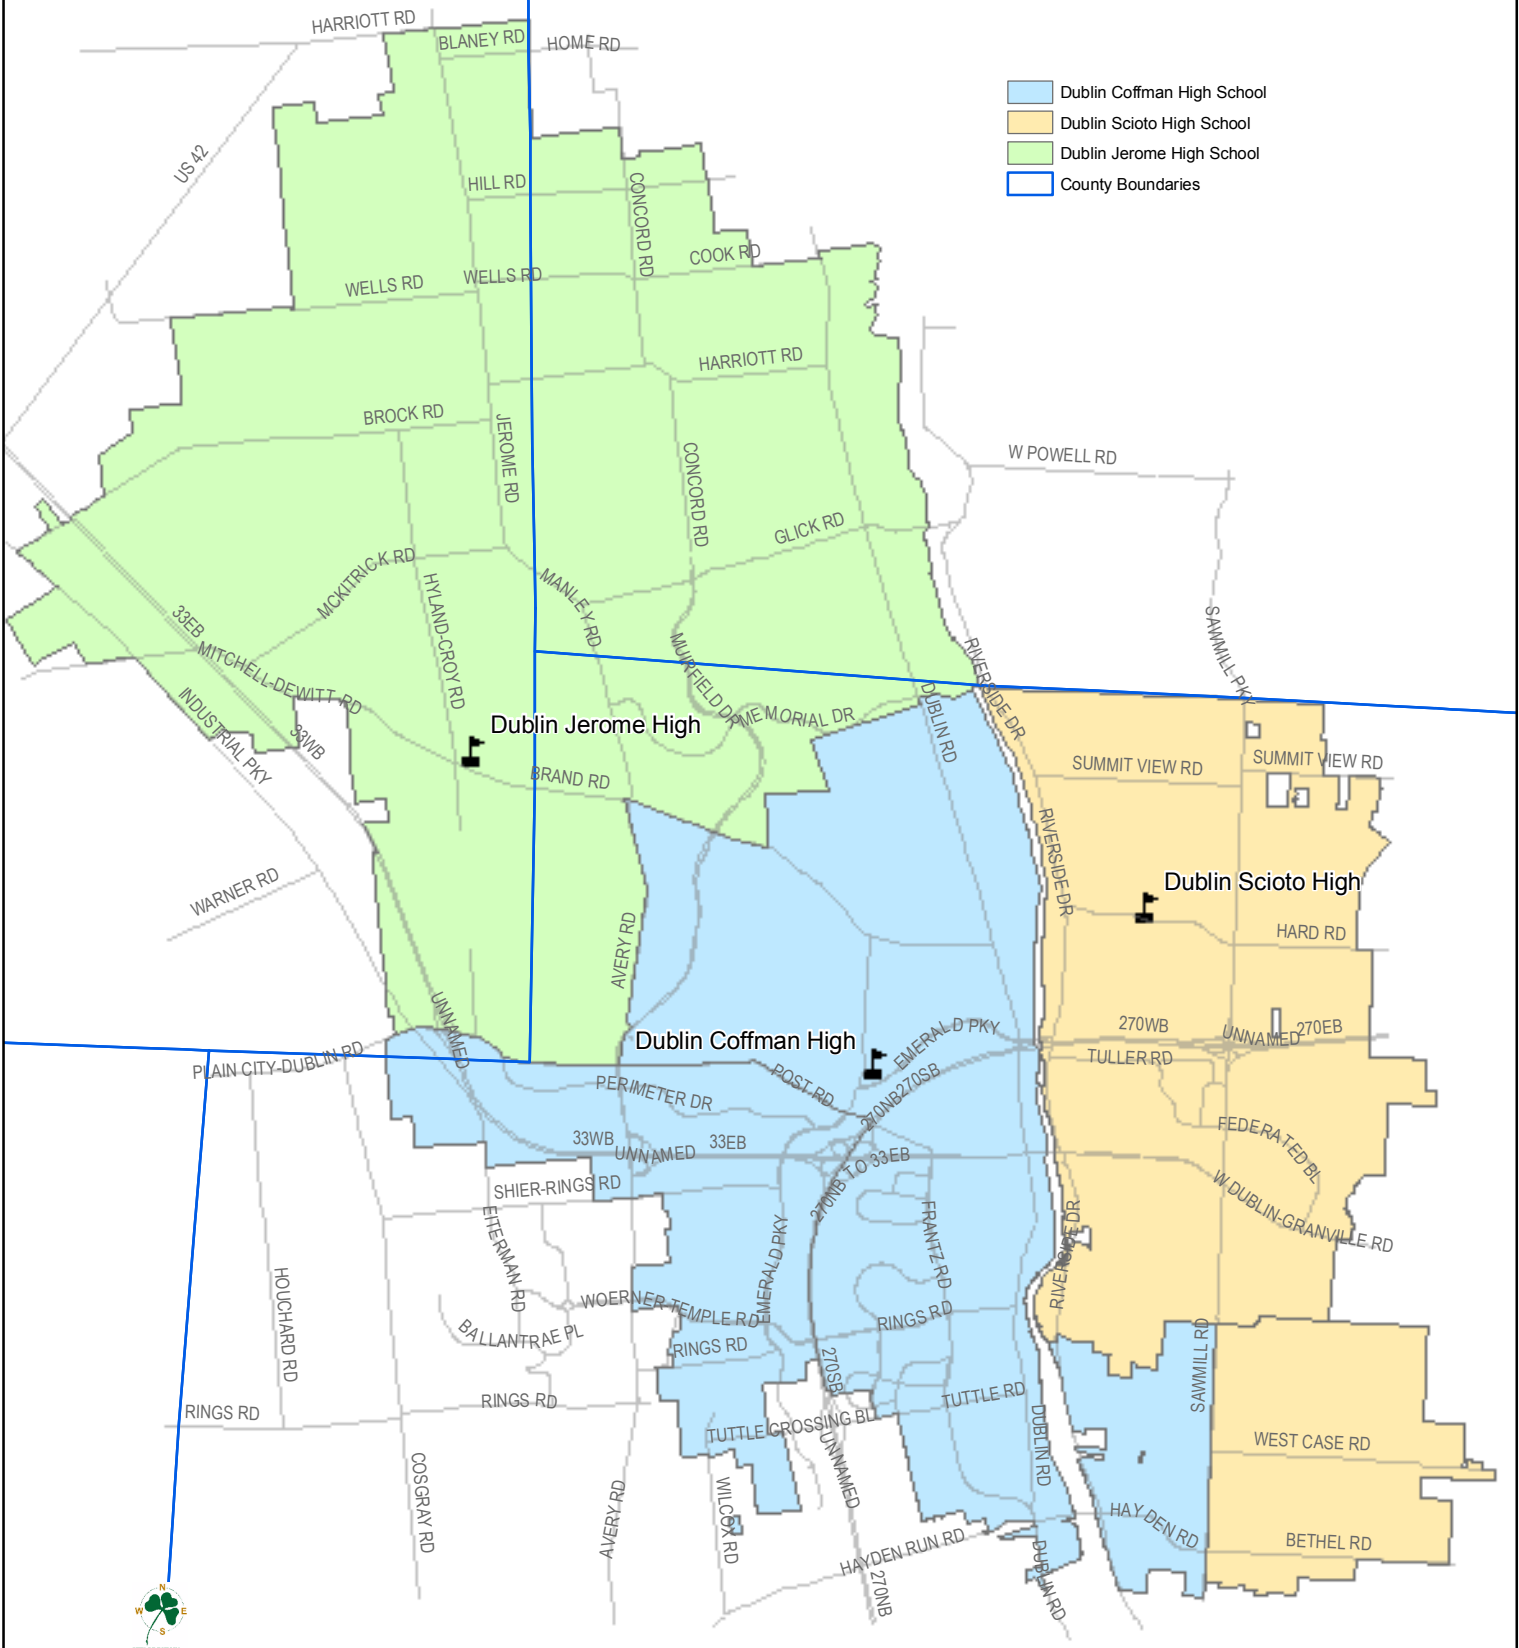

Dublin City Schools High School Attendance Areas Fall 2006

- Dublin Coffman High School
- Dublin Scioto High School
- Dublin Jerome High School
- County Boundaries

Map prepared by City of Dublin
Geographic Information Systems
January 2006

1 inch equals 1.16 miles